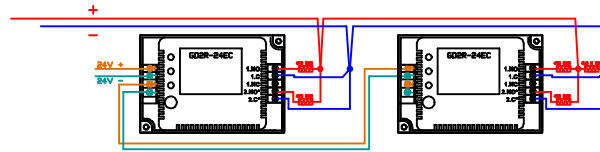

GD2R-24EC

**CONVENTIONAL
CARBONMONOXIDE
DETECTOR**

GD2R-220EC

**CONVENTIONAL
CARBON MONOXIDE
DETECTOR**

GDR-1224M

**CONVENTIONAL
NATURAL GAS (METHANE)
DETECTOR**

GDR-1224M

CONVENTIONAL GAS
DETECTOR

GDR-220M

CONVENTIONAL
(METHANE)
DETECTOR
(220V)

GDR-220M

**CONVENTIONAL
METHANE
DETECTOR**

TGDR-1224M

CEILING MOUNTED
RELAY OUTPUT
GAS DETECTORS
(METAN)