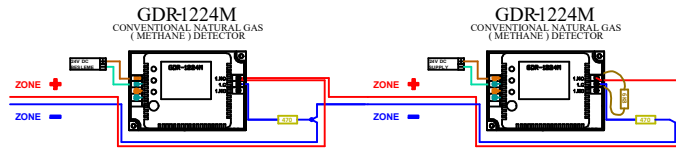

GD2R-24EC

**CONVENTIONAL
CARBONMONOXIDE
DETECTOR**

GD2R-220EC

**CONVENTIONAL
CARBON MONOXIDE
DETECTOR**

GDR-1224M

**CONVENTIONAL
NATURAL GAS (METHANE)
DETECTOR**

GDR-1224M

CONVENTIONAL GAS
DETECTOR

GDR-220M

CONVENTIONAL
(METHANE)
DETECTOR
(220V)

GDR-220M

**CONVENTIONAL
METHANE
DETECTOR**

TGDR-1224M

CEILING MOUNTED
RELAY OUTPUT
GAS DETECTORS
(METAN)