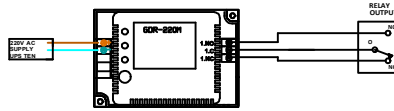

GD2R-24EC

**CONVENTIONAL
CARBONMONOXIDE
DETECTOR**

GD2R-220EC

**CONVENTIONAL
CARBON MONOXIDE
DETECTOR**

GDR-1224M

**CONVENTIONAL
NATURAL GAS (METHANE)
DETECTOR**

GDR-1224M

CONVENTIONAL GAS
DETECTOR

GDR-220M

CONVENTIONAL
(METHANE)
DETECTOR
(220V)

GDR-220M

**CONVENTIONAL
METHANE
DETECTOR**

TGDR-1224M

CEILING MOUNTED
RELAY OUTPUT
GAS DETECTORS
(METAN)