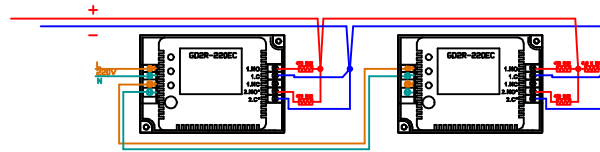

GD2R-24EC

**CONVENTIONAL
CARBONMONOXIDE
DETECTOR**

GD2R-220EC

**CONVENTIONAL
CARBON MONOXIDE
DETECTOR**

GDR-1224M

**CONVENTIONAL
NATURAL GAS (METHANE)
DETECTOR**

GDR-1224M

CONVENTIONAL GAS
DETECTOR

GDR-220M

CONVENTIONAL
(METHANE)
DETECTOR
(220V)

GDR-220M

**CONVENTIONAL
METHANE
DETECTOR**

TGDR-1224M

CEILING MOUNTED
RELAY OUTPUT
GAS DETECTORS
(METAN)