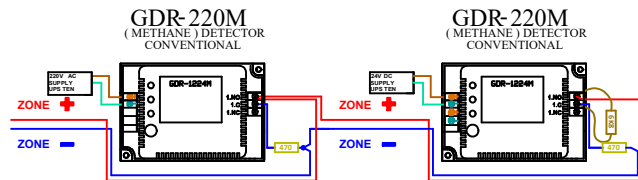

GD2R-24EC

**CONVENTIONAL
CARBONMONOXIDE
DETECTOR**

GD2R-220EC

**CONVENTIONAL
CARBON MONOXIDE
DETECTOR**

GDR-1224M

**CONVENTIONAL
NATURAL GAS (METHANE)
DETECTOR**

GDR-1224M

CONVENTIONAL GAS
DETECTOR

GDR-220M

CONVENTIONAL
(METHANE)
DETECTOR
(220V)

GDR-220M

**CONVENTIONAL
METHANE
DETECTOR**

TGDR-1224M

CEILING MOUNTED
RELAY OUTPUT
GAS DETECTORS
(METAN)