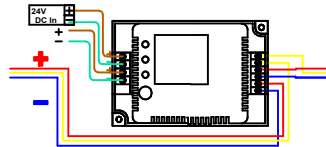

AGD-1224L/VIP **ADD. GAS DETECTOR
(LPG)**

AGD-1224M/VIP **ADD. GAS DETECTOR
(METHANE)**

AGD-1224EC/VIP **ADD. GAS DETECTOR
(CARBONMONOXIDE)**

AGD12-24X/VIP
ADD. GAS DETECTOR

AGD-220L/VIP

**ADD. GAS DETECTOR
(LPG -220V)**

AGD-220M/VIP

**ADD. GAS DETECTOR
(METHANE-220V)**

AGD-220EC/VIP

**ADD. GAS DETECTOR
(CARBONMONOXIDE
220V)**

AGD220 X/VIP
ADD. GAS DETECTOR 220V