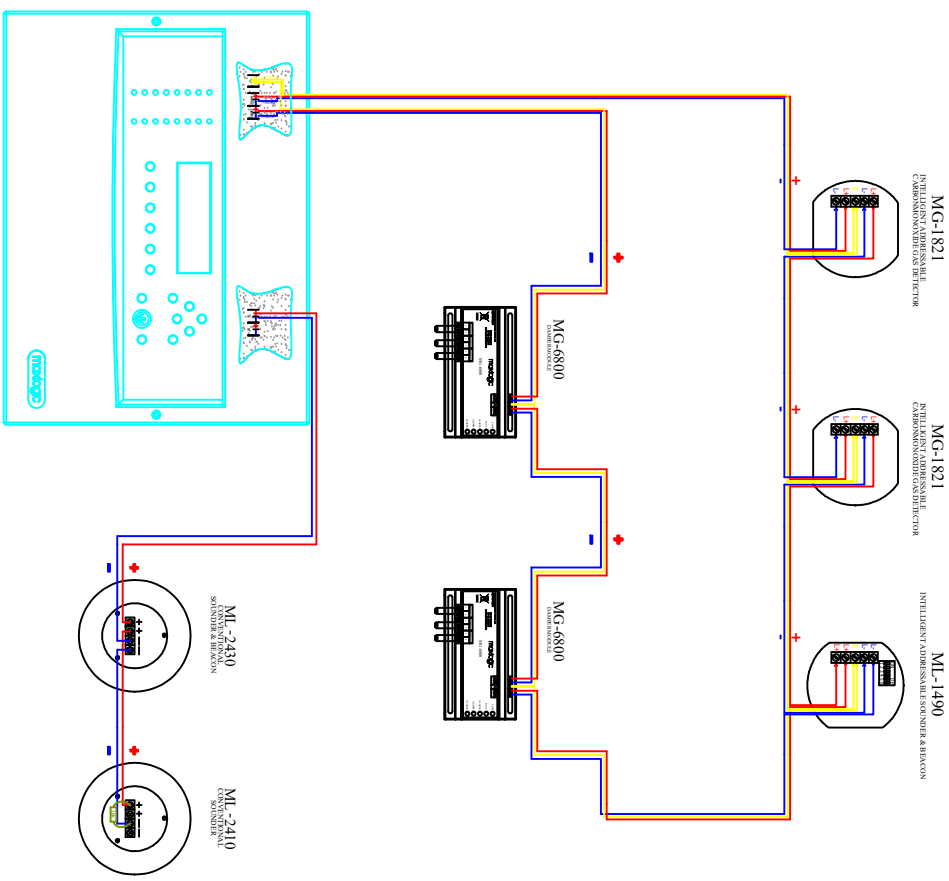

MG-422X

INTELLIGENT
ADDRESSABLE GAS ALARM
CONTROL PANEL 1-8 LOOPS

MG-4220.N

INTELLIGENT
ADDRESSABLE GAS ALARM
CONTROL REPEATER PANEL