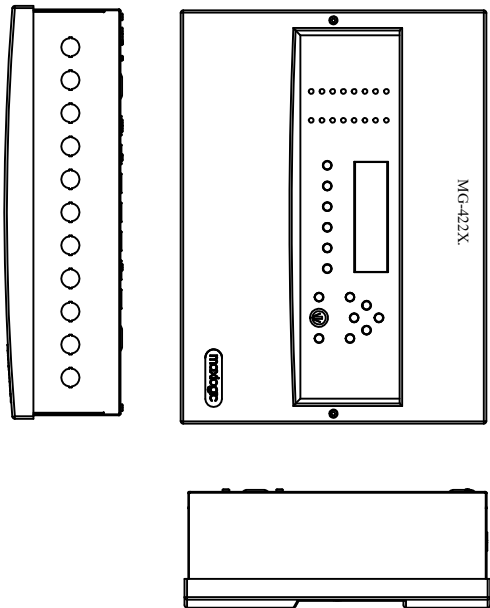

MG-422X

INTELLIGENT
ADDRESSABLE GAS ALARM
CONTROL PANEL 1-8 LOOPS

MG-4220.N

INTELLIGENT
ADDRESSABLE GAS ALARM
CONTROL REPEATER PANEL