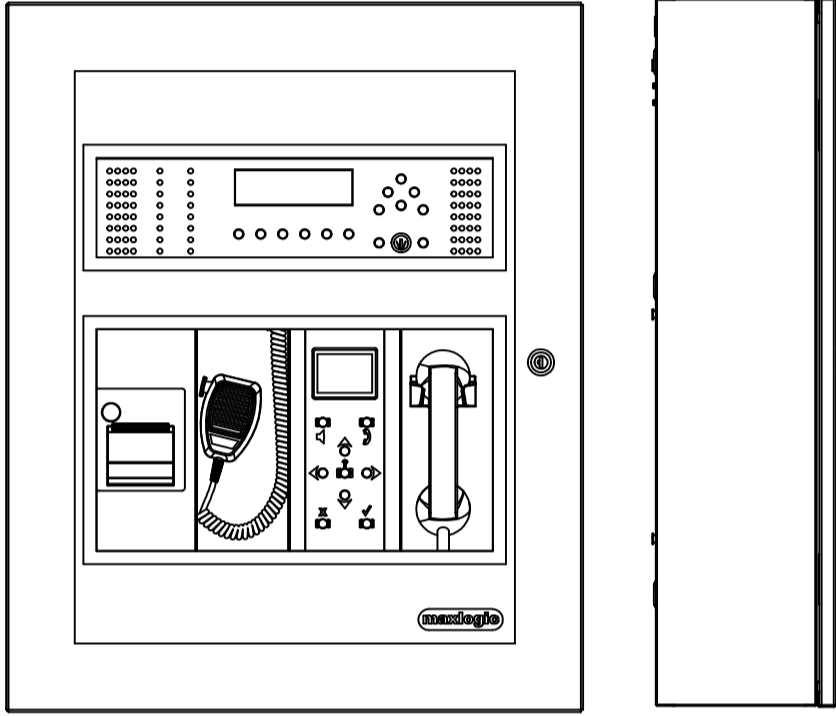

ML-125XX.NPTA

01 / 16 LOOP ADDRESSABLE
FIRE ALARM PANEL
(NETWORK, PRINTER,
TELEPHONE, ANNOUNCE)

ANNOUNCE MODULE

PRINTER MODULE

TELEPHONE MODULE

TELEPHONE ANNOUNCE
CONTROL MODULE

ACCESSORIES