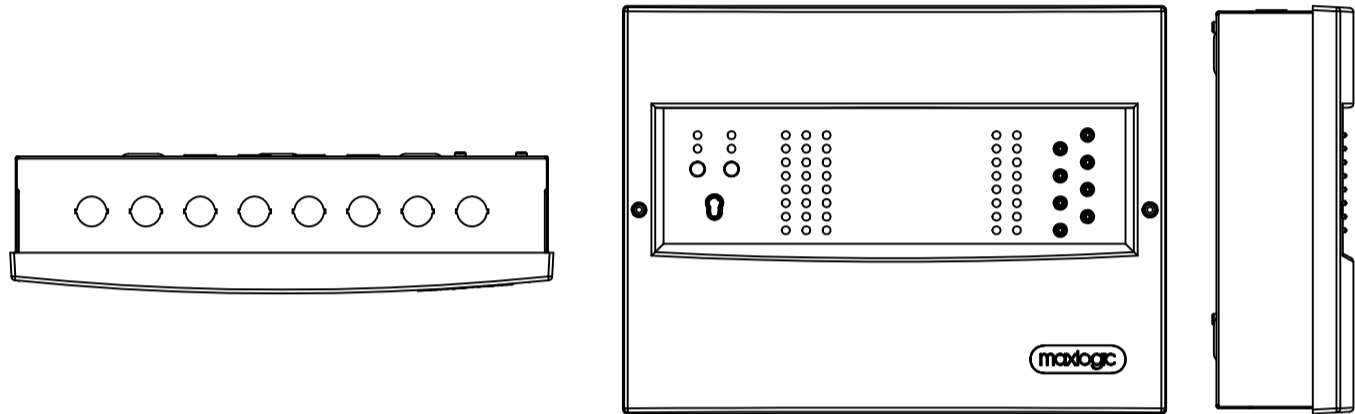

ML-1353

ANALOG ADDRESSABLE
16 I/O PANEL (8 INPUT / 8
OUTPUT)

ML-1358.SCI INTELLIGENT
ADDRESSABLE SMOKE
DAMPER MODULE,1
OUTPUT, 220V AC, WITH
SHORT CIRCUIT ISOLATOR

Contact capacity is 220V AC 1A

Contact to be monitored should be
de-energized dry contact