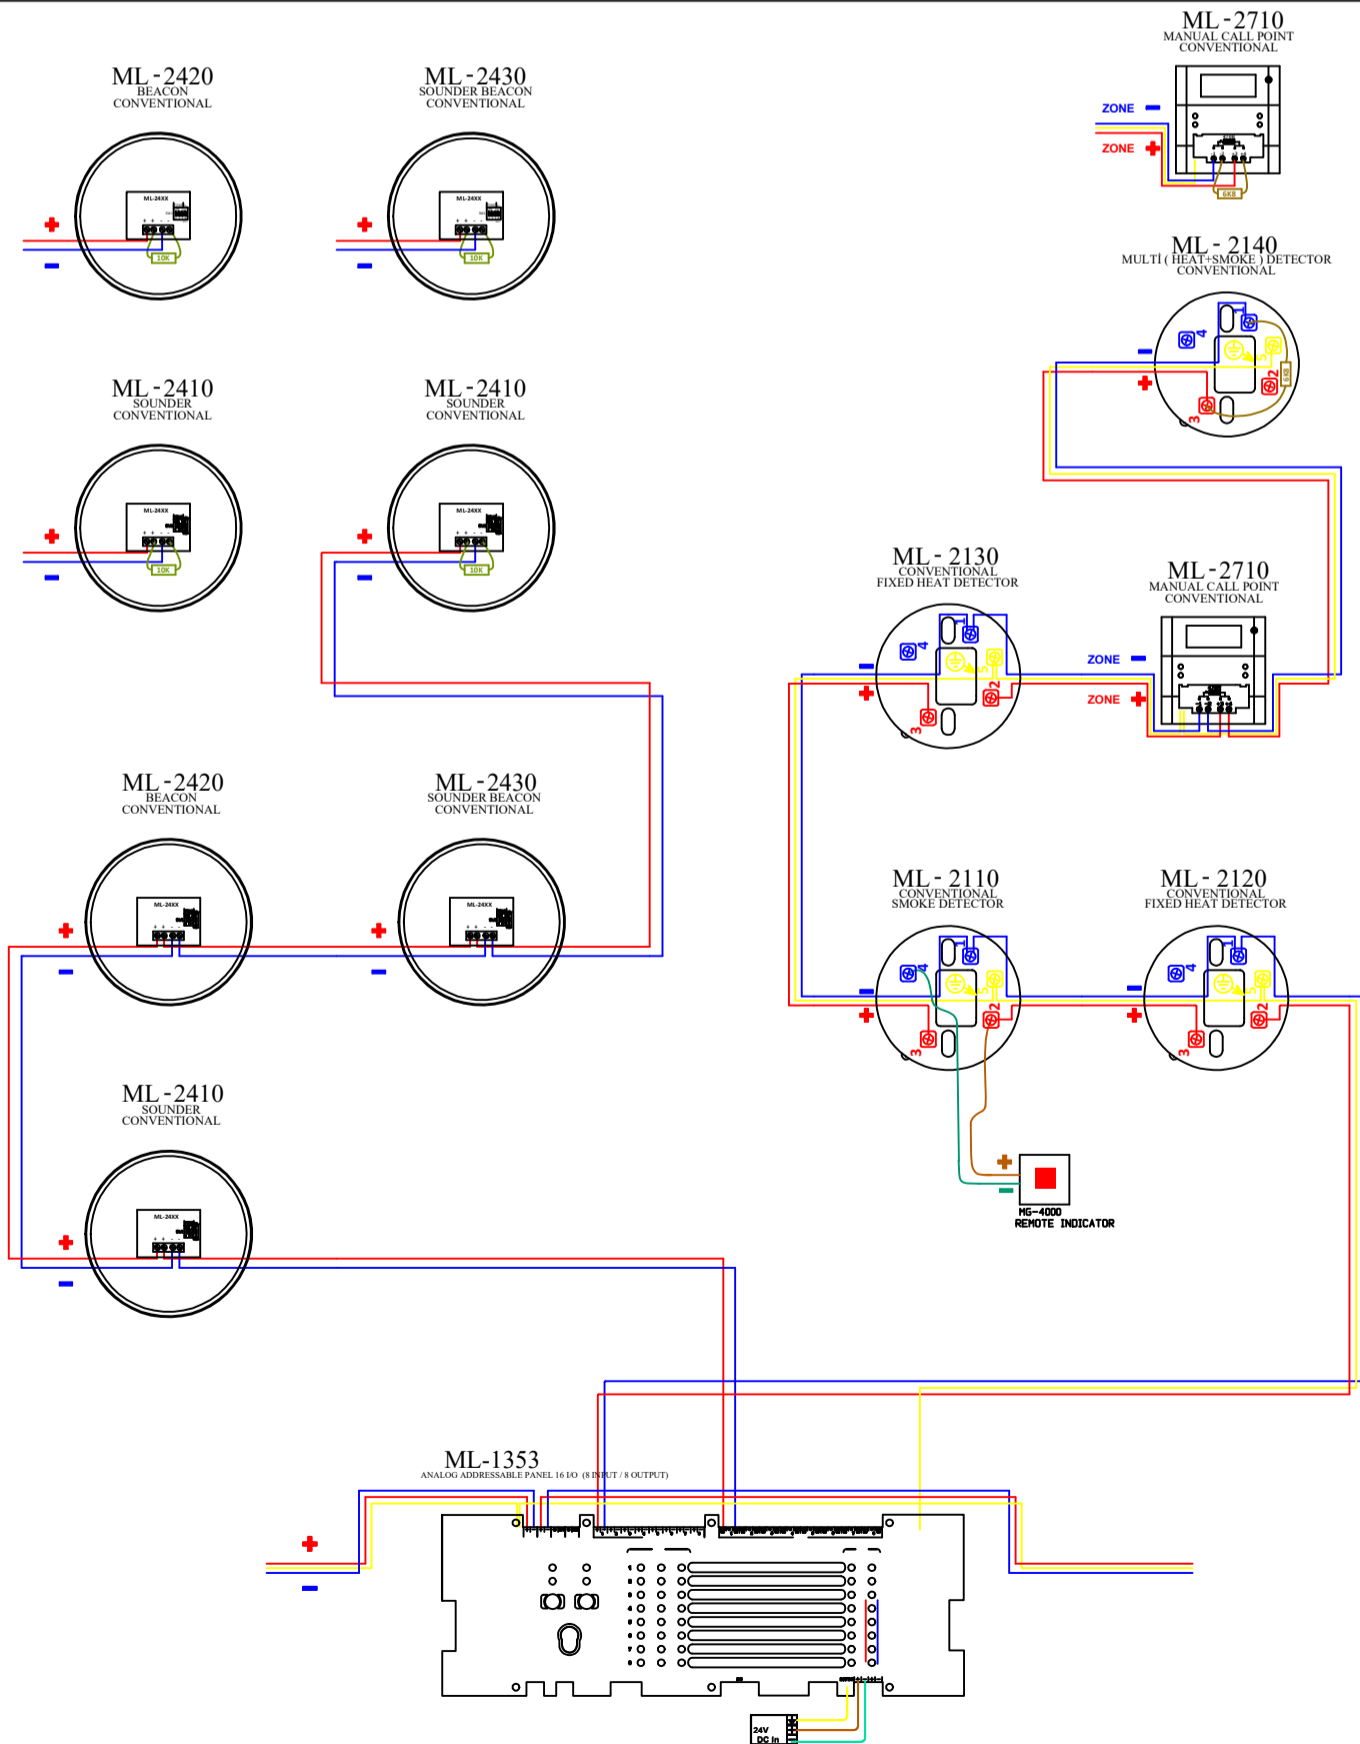

ML-1353

ANALOG ADDRESSABLE
16 I/O PANEL (8 INPUT / 8
OUTPUT)

ML-1358.SCI INTELLIGENT
ADDRESSABLE SMOKE
DAMPER MODULE,1
OUTPUT, 220V AC, WITH
SHORT CIRCUIT ISOLATOR

Contact capacity is 220V AC 1A

Contact to be monitored should be
de-energized dry contact