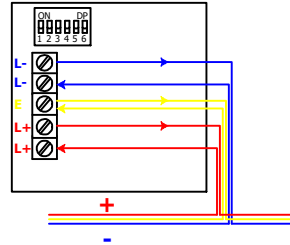

MG-1410

LOOP POWERED
INTELLIGENT
SOUNDER

MG-1410.SCI

**ADDRESSABLE
LOOP
POWERED
SOUNDER c/w sci**

ML-1410.SCI
INTELLIGENT ADDRESSABLE SOUNDER
c/w SCI

ML-1420

INTELLIGENT
ADDRESSABLE
BEACON

ML - 1420
INTELLIGENT ADDRESSABLE BEACON

ML-1420.SCI

INTELLIGENT
ADDRESSABLE
BEACON c/w SCI

ML - 1420.SCI
INTELLIGENT ADDRESSABLE BEACON
c/w SCI

ML-1430

INTELLIGENT
ADDRESSABLE
SOUNDER BEACON

ML - 1430
INTELLIGENT ADDRESSABLE BEACON SOUNDER

ML-1430.SCI

INTELLIGENT
ADDRESSABLE
SOUNDER
BEACON c/w SCI

ML -1430.SCI
INTELLIGENT ADDRESSABLE SOUNDER BEACON
c/w SCI