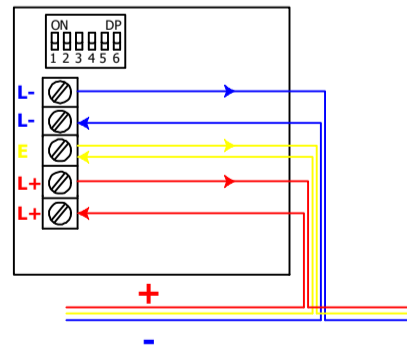

MG-1410

LOOP POWERED  
INTELLIGENT  
SOUNDER

ML - 1410  
LOOP POWERED ADDRESSABLE SOUNDER

ML-1430

INTELLIGENT  
ADDRESSABLE  
SOUNDER BEACON

ML - 1430  
INTELLIGENT ADDRESSABLE BEACON SOUNDER

ML-1430.SCI

INTELLIGENT  
ADDRESSABLE  
SOUNDER  
BEACON c/w SCI

ML -1430.SCI  
INTELLIGENT ADDRESSABLE SOUNDER BEACON  
c/w SCI