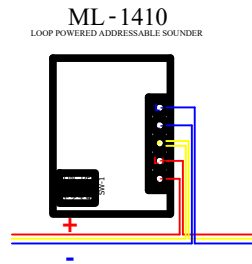

MG-1410

LOOP POWERED
INTELLIGENT
SOUNDER

MG-1410.SCI

**ADDRESSABLE
LOOP
POWERED
SOUNDER c/w sci**

ML-1410.SCI
INTELLIGENT ADDRESSABLE SOUNDER
c/w SCI

ML-1420

INTELLIGENT
ADDRESSABLE
BEACON

ML - 1420
INTELLIGENT ADDRESSABLE BEACON

ML-1420.SCI

INTELLIGENT
ADDRESSABLE
BEACON c/w SCI

ML - 1420.SCI
INTELLIGENT ADDRESSABLE BEACON
c/w SCI

ML-1430

INTELLIGENT
ADDRESSABLE
SOUNDER BEACON

ML - 1430
INTELLIGENT ADDRESSABLE BEACON SOUNDER

ML-1430.SCI

INTELLIGENT
ADDRESSABLE
SOUNDER
BEACON c/w SCI

ML -1430.SCI
INTELLIGENT ADDRESSABLE SOUNDER BEACON
c/w SCI