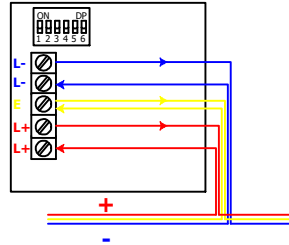

MG-1410

LOOP POWERED
INTELLIGENT
SOUNDER

MG-1410.SCI

**ADDRESSABLE
LOOP
POWERED
SOUNDER c/w sci**

ML-1410.SCI
INTELLIGENT ADDRESSABLE SOUNDER
c/w SCI

ML-1420

INTELLIGENT
ADDRESSABLE
BEACON

ML - 1420
INTELLIGENT ADDRESSABLE BEACON

ML-1420.SCI

INTELLIGENT
ADDRESSABLE
BEACON c/w SCI

ML - 1420.SCI
INTELLIGENT ADDRESSABLE BEACON
c/w SCI

ML-1430

INTELLIGENT
ADDRESSABLE
SOUNDER BEACON

ML - 1430
INTELLIGENT ADDRESSABLE BEACON SOUNDER

ML-1430.SCI

INTELLIGENT
ADDRESSABLE
SOUNDER
BEACON c/w SCI

ML -1430.SCI
INTELLIGENT ADDRESSABLE SOUNDER BEACON
c/w SCI