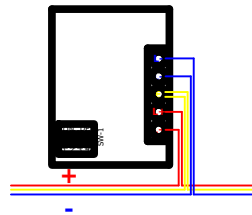

MG-1410

LOOP POWERED  
INTELLIGENT  
SOUNDER

ML - 1410  
LOOP POWERED ADDRESSABLE SOUNDER

ML-1430

INTELLIGENT  
ADDRESSABLE  
SOUNDER BEACON

ML - 1430  
INTELLIGENT ADDRESSABLE BEACON SOUNDER

ML-1430.SCI

INTELLIGENT  
ADDRESSABLE  
SOUNDER  
BEACON c/w SCI

ML -1430.SCI  
INTELLIGENT ADDRESSABLE SOUNDER BEACON  
c/w SCI