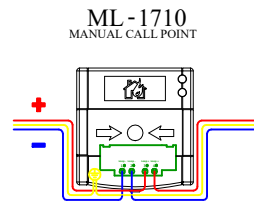

ML-1710

ANALOG ADDRESSABLE
MANUAL CALL POINT

ML-1710.SCI ANALOG ADDRESSABLE
INTELLIGENT MANUAL CALL
POINT WITH SCI

ML-1730

ANALOG ADDRESSABLE
INTELLIGENT MANUAL CALL
POINT, RESETTABLE
WEATHERPROOF(IP67)

ML-1730.SCI

ADDRESSABLE
INTELLIGENT
MANUAL CALL
POINT WITH
SCI,RESETTABLE,
WEATHERPROOF
(IP67) WITH SCI