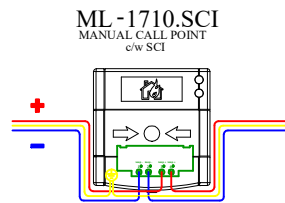

ML-1710

ANALOG ADDRESSABLE
MANUAL CALL POINT

ML-1710.SCI ANALOG ADDRESSABLE
INTELLIGENT MANUAL CALL
POINT WITH SCI

ML-1730

ANALOG ADDRESSABLE
INTELLIGENT MANUAL CALL
POINT, RESETTABLE
WEATHERPROOF(IP67)

ML-1730.SCI

ADDRESSABLE
INTELLIGENT
MANUAL CALL
POINT WITH
SCI,RESETTABLE,
WEATHERPROOF
(IP67) WITH SCI