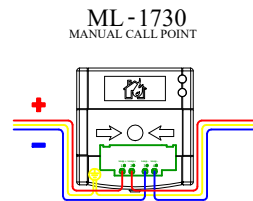

ML-1710

ANALOG ADDRESSABLE
MANUAL CALL POINT

ML-1710.SCI ANALOG ADDRESSABLE
INTELLIGENT MANUAL CALL
POINT WITH SCI

ML-1730

ANALOG ADDRESSABLE
INTELLIGENT MANUAL CALL
POINT, RESETTABLE
WEATHERPROOF(IP67)

ML-1730.SCI

ADDRESSABLE
INTELLIGENT
MANUAL CALL
POINT WITH
SCI,RESETTABLE,
WEATHERPROOF
(IP67) WITH SCI