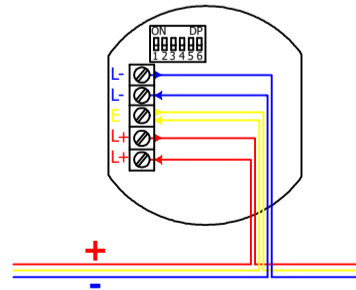

ML-1470.SCI  
INTELLIGENT ADDRESSABLE SOUNDER . SCI

ML-1480

INTELLIGENT  
ADDRESSABLE BEACON  
WEATHERPROOF(IP 65)

ML-1480  
INTELLIGENT ADDRESSABLE BEACON

ML-1480.SCI

INTELLIGENT  
ADDRESSABLE BEACON  
SCI WEATHERPROOF  
(IP 65)

ML-1480.SCI  
INTELLIGENT ADDRESSABLE SOUNDER c/w SCI

ML-1490

INTELLIGENT  
ADDRESSABLE  
SOUNDER BEACON  
WEATHERPROOF(IP 65)

ML-1490

INTELLIGENT ADDRESSABLE BEACON SOUNDER

ML-1490.SCI

INTELLIGENT  
ADDRESSABLE  
SOUNDER BEACON SCI  
WEATHERPROOF(IP 65)