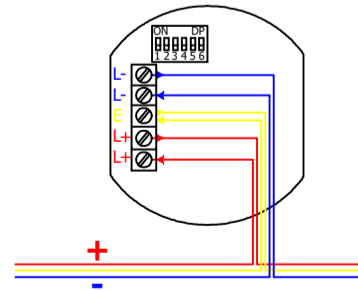

ML-1450

INTELLIGENT  
ADDRESSABLE  
BEACON  
WEATHERPROOF(IP  
33)

ML-1450  
INTELLIGENT ADDRESSABLE BEACON

ML-1450.SCI

INTELLIGENT  
ADDRESSABLE BEACON  
WEATHERPROOF(IP 33)

ML-1450.SCI  
INTELLIGENT ADDRESSABLE BEACON  
c/w SCI

ML-1460

INTELLIGENT  
ADDRESSABLE  
SOUNDER BEACON  
WEATHERPROOF(IP 33)

ML-1460

INTELLIGENT ADDRESSABLE SOUNDER BEACON

ML-1460.SCI      INTELLIGENT  
ADDRESSABLE  
SOUNDER BEACON  
WEATHERPROOF c/w  
SCI(IP 33)