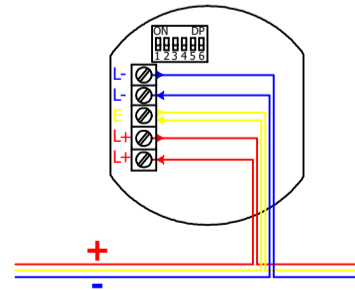

ML-1450

INTELLIGENT  
ADDRESSABLE  
BEACON  
WEATHERPROOF(IP  
33)

ML-1450  
INTELLIGENT ADDRESSABLE BEACON

ML-1450.SCI

INTELLIGENT  
ADDRESSABLE BEACON  
WEATHERPROOF(IP 33)

ML-1450.SCI  
INTELLIGENT ADDRESSABLE BEACON  
c/w SCI