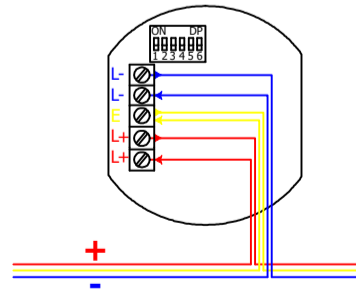

ML-1470.SCI  
INTELLIGENT ADDRESSABLE SOUNDER . SCI

ML-1480

INTELLIGENT  
ADDRESSABLE BEACON  
WEATHERPROOF(IP 65)

ML-1480  
INTELLIGENT ADDRESSABLE BEACON

ML-1480.SCI

INTELLIGENT  
ADDRESSABLE BEACON  
SCI WEATHERPROOF  
(IP 65)

ML-1480.SCI  
INTELLIGENT ADDRESSABLE SOUNDER c/w SCI

ML-1490

INTELLIGENT  
ADDRESSABLE  
SOUNDER BEACON  
WEATHERPROOF(IP 65)

ML-1490

INTELLIGENT ADDRESSABLE BEACON SOUNDER

ML-1490.SCI

INTELLIGENT  
ADDRESSABLE  
SOUNDER BEACON SCI  
WEATHERPROOF(IP 65)