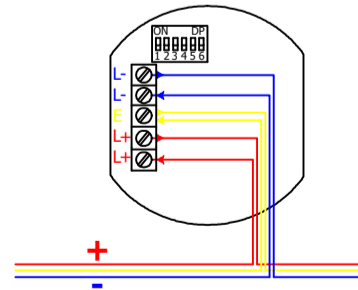

ML-1480.SCI  
INTELLIGENT ADDRESSABLE SOUNDER c/w SCI

ML-1490

INTELLIGENT  
ADDRESSABLE  
SOUNDER BEACON  
WEATHERPROOF(IP 65)

ML-1490

INTELLIGENT ADDRESSABLE BEACON SOUNDER

ML-1490.SCI

INTELLIGENT  
ADDRESSABLE  
SOUNDER BEACON SCI  
WEATHERPROOF(IP 65)