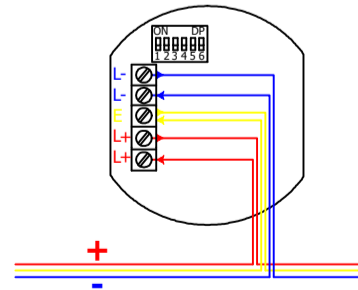

ML-1470.SCI
INTELLIGENT ADDRESSABLE SOUNDER . SCI