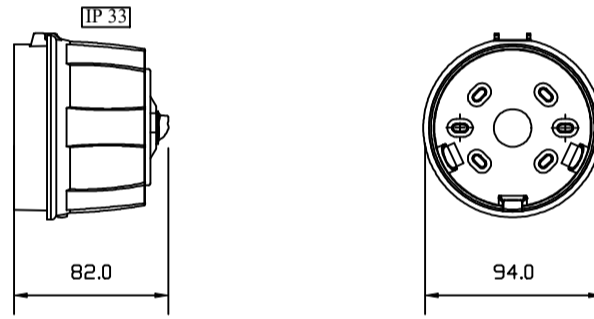

ML-1460

INTELLIGENT  
ADDRESSABLE  
SOUNDER BEACON  
WEATHERPROOF(IP 33)

ML-1460

INTELLIGENT ADDRESSABLE SOUNDER BEACON

ML-1460.SCI      INTELLIGENT  
ADDRESSABLE  
SOUNDER BEACON  
WEATHERPROOF c/w  
SCI(IP 33)