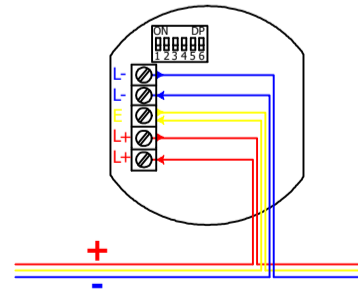

ML-1440
INTELLIGENT ADDRESSABLE SOUNDER