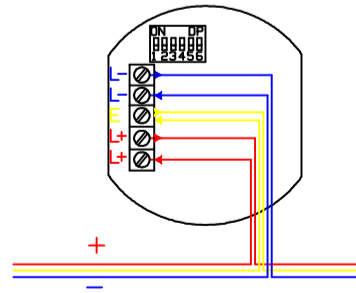

ML-1460.SCI

INTELLIGENT ADDRESSABLE BEACON SOUNDER  
.SCI

ML-1470

INTELLIGENT  
ADDRESSABLE  
SOUNDER  
WEATHERPROOF(IP 65)

ML-1470  
INTELLIGENT ADDRESSABLE SOUNDER

ML-1470.SCI

INTELLIGENT  
ADDRESSABLE  
SOUNDER  
WEATHERPROOF c/w  
SCI(IP 65)