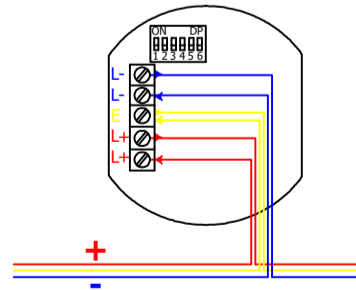

ML-1460.SCI

INTELLIGENT ADDRESSABLE BEACON SOUNDER
.SCI