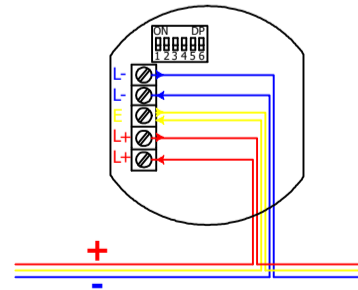

ML-1450

INTELLIGENT  
ADDRESSABLE  
BEACON  
WEATHERPROOF(IP  
33)

ML-1450  
INTELLIGENT ADDRESSABLE BEACON

ML-1450.SCI

INTELLIGENT  
ADDRESSABLE BEACON  
WEATHERPROOF(IP 33)

ML-1450.SCI  
INTELLIGENT ADDRESSABLE BEACON  
c/w SCI