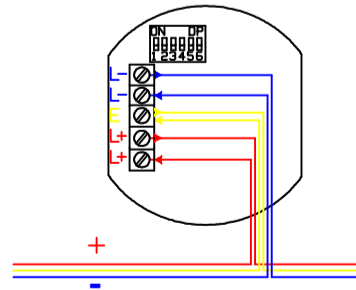

ML-1450

INTELLIGENT  
ADDRESSABLE  
BEACON  
WEATHERPROOF(IP  
33)

ML-1450  
INTELLIGENT ADDRESSABLE BEACON

ML-1450.SCI

INTELLIGENT  
ADDRESSABLE BEACON  
WEATHERPROOF(IP 33)

ML-1450.SCI  
INTELLIGENT ADDRESSABLE BEACON  
c/w SCI

ML-1460

INTELLIGENT  
ADDRESSABLE  
SOUNDER BEACON  
WEATHERPROOF(IP 33)

ML-1460

INTELLIGENT ADDRESSABLE SOUNDER BEACON

ML-1460.SCI      INTELLIGENT  
ADDRESSABLE  
SOUNDER BEACON  
WEATHERPROOF c/w  
SCI(IP 33)